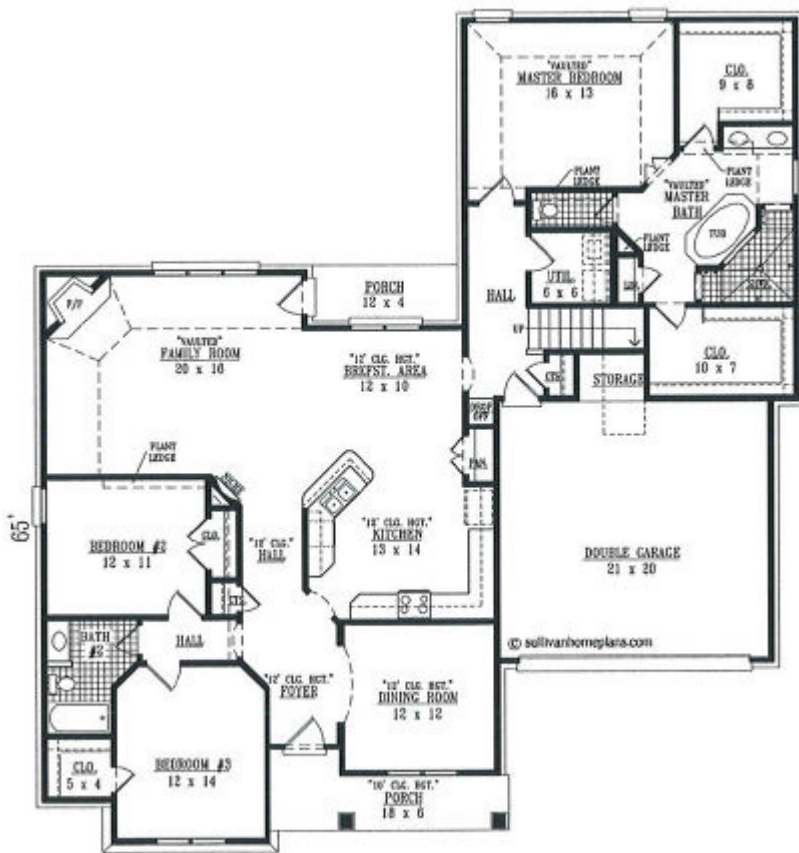

Manchester Front Load

2011 Chamberlain & McCreery, Inc. Artists Concept. Plans may vary. Room sizes and square footage is approximate. Plans, Pricing and Features are subject To change without notice. Information deemed reliable but not guaranteed.